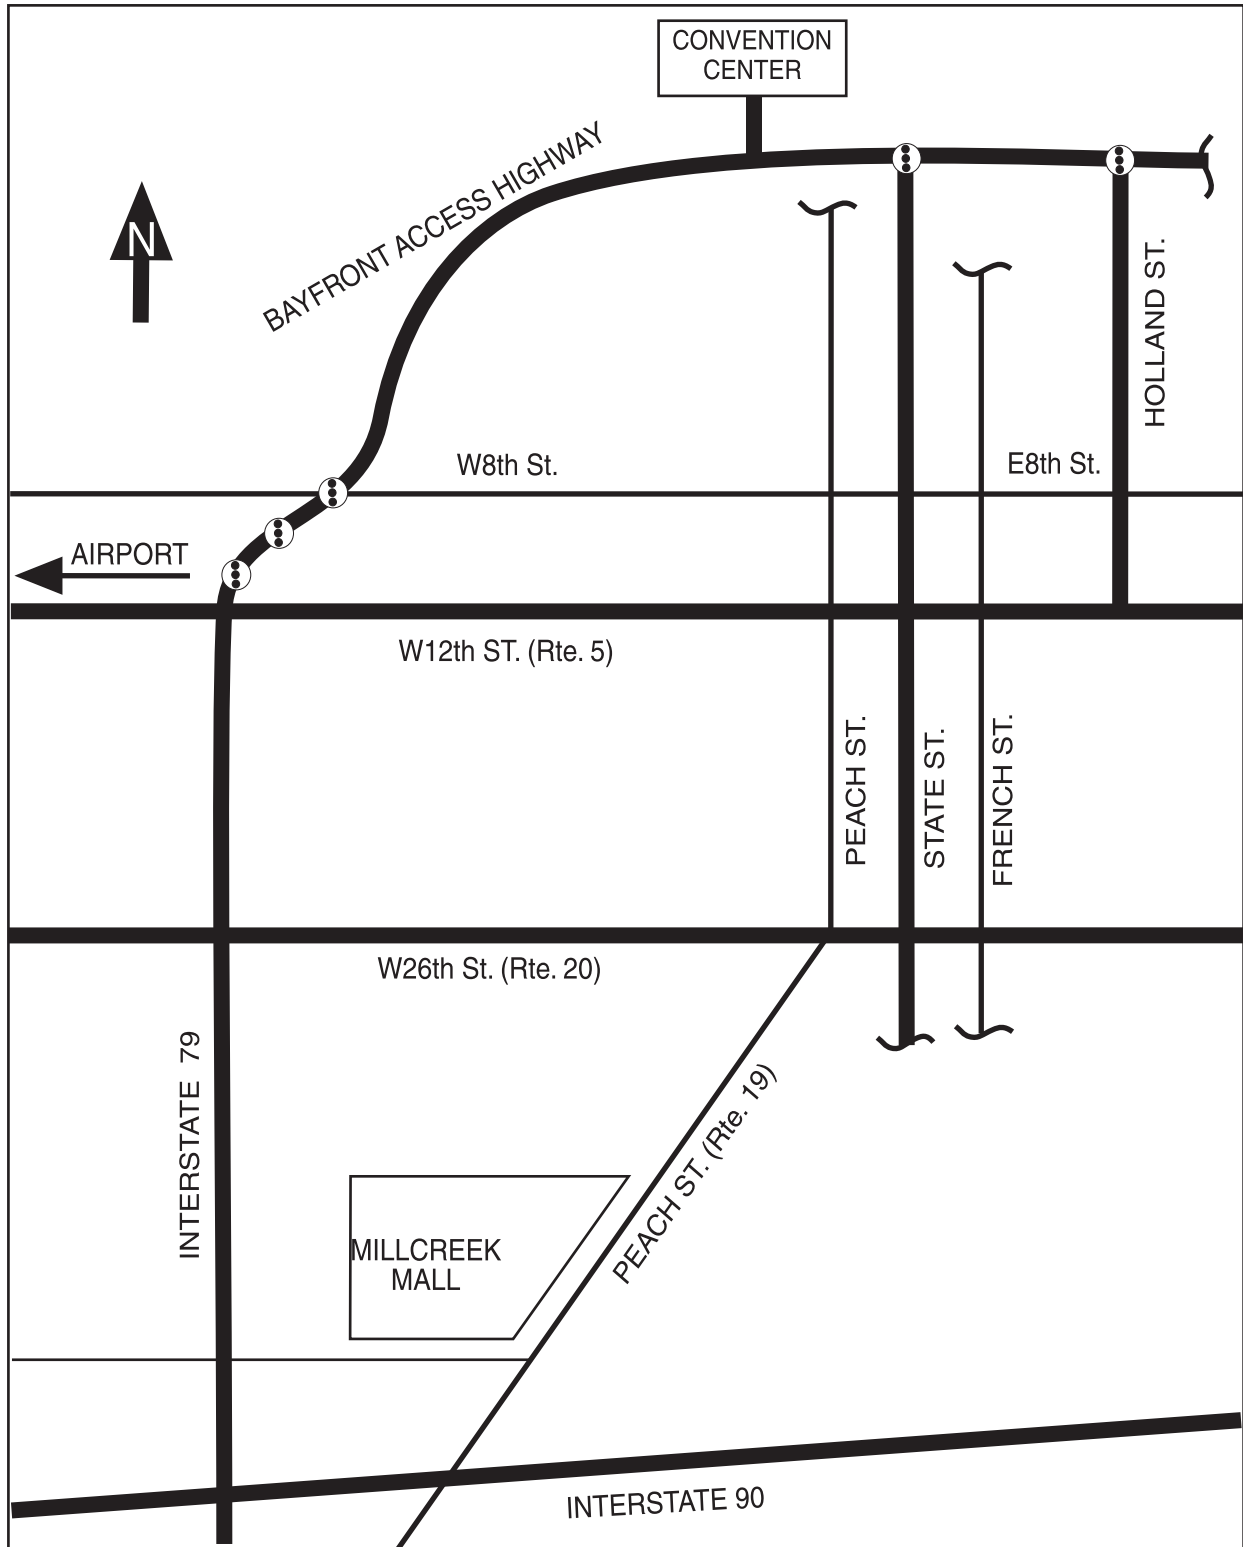

GENERAL ERIE AREA MAP

Not to any scale

Directions to the Bayfront Convention Center.

From: I-79 - Stay on I-79 and connect to Bayfront Access Highway - You will pass (3) stop lights, then (1) blinking light, Just past the blinking light you will turn LEFT. Look for the Convention Center Sign.